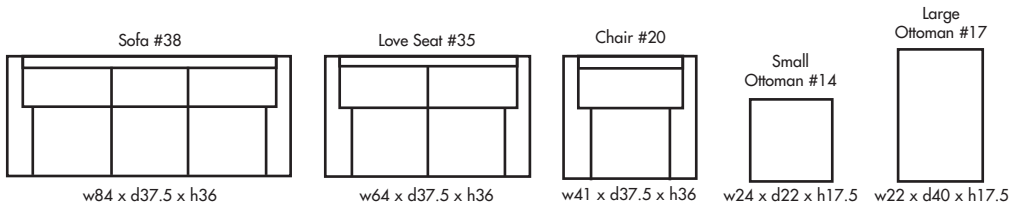

🍁 Made in Canada 🍁

Leather  Craft

SEATTLE

Height • 36 | Width • 84 | Depth • 37.5

▶ All Canadian Made

▶ All Italian Leather

▶ All Custom Built

▶ Top Grain Leather

▶ Hardwood Frames

SEATTLE

✦ Made in Canada ✦

Seat Cushion:	2.00 LBS Foam & Fibre
Back Cushion:	Foam & Fibre
Construction:	No Sag
Showwood Finish:	Espresso
Arm Height:	29"
Arm Thickness:	8"
Seat Height:	18"
Seat Depth:	21"
Leg Height:	3"