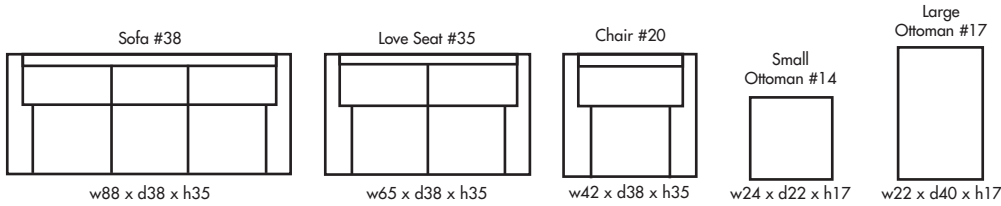

🍁 Made in Canada 🍁

NEW JERSEY

Height • 35 | Width • 88 | Depth • 38

▶ All Canadian Made

▶ All Italian Leather

▶ All Custom Built

▶ Top Grain Leather

▶ Hardwood Frames

NEW JERSEY

✦ Made in Canada ✦

Seat Cushion:	2.00 LBS Foam & Fibre Wrap
Back Cushion:	Foam & Fibre Wrap
Construction:	No Sag
Showwood Finish:	Chrome
Arm Height:	24"
Arm Thickness:	9"
Seat Height:	18"
Seat Depth:	21"
Leg Height:	2"