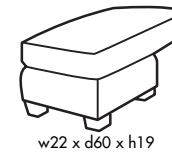

🍁 Made in Canada 🍁

TIME SQUARE

Height • 34.5 | Width • 84 | Depth • 100

▶ All Canadian Made

▶ All Italian Leather

▶ All Custom Built

▶ Top Grain Leather

▶ Hardwood Frames

TIME SQUARE

🇨🇦 Made in Canada 🇨🇦

Chaise Kit #21

Seat Cushion:	Laminated Foam
Back Cushion:	Ultracell Foam
Construction:	No Sag
Showwood Finish:	Walnut
Arm Height:	25.5"
Seat Height:	19"
Seat Depth:	21"
Leg Height:	5"