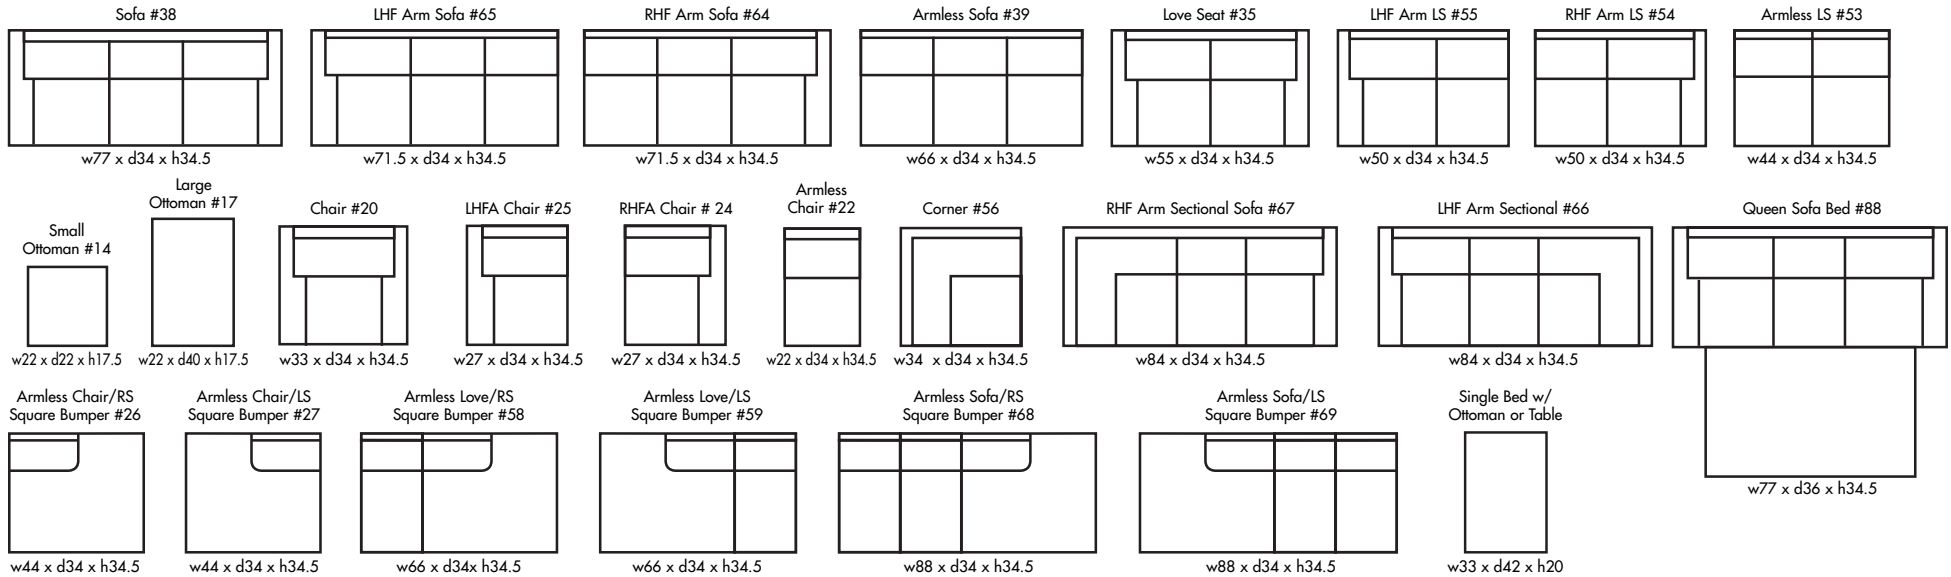

🍁 Made in Canada 🍁

TIME SQUARE

Height • 34.5 | Width • 84 | Depth • 100

▶ All Canadian Made

▶ All Italian Leather

▶ All Custom Built

▶ Top Grain Leather

▶ Hardwood Frames

TIME SQUARE

🇨🇦 Made in Canada 🇨🇦

Chaise Kit #21

Seat Cushion:	Laminated Foam
Back Cushion:	Ultracell Foam
Construction:	No Sag
Showwood Finish:	Walnut
Arm Height:	25.5"
Seat Height:	19"
Seat Depth:	21"
Leg Height:	5"