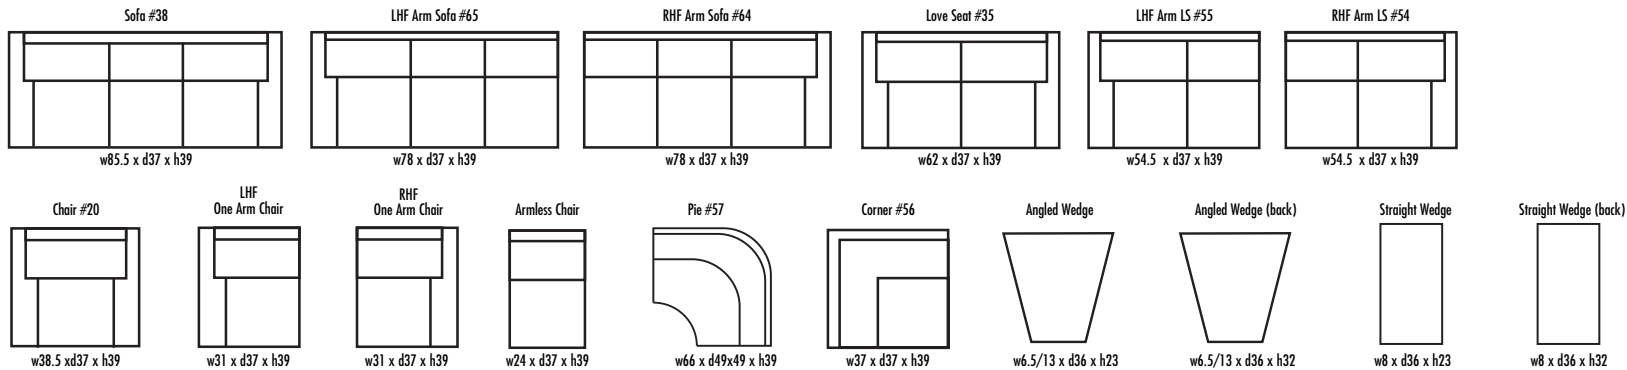

🇨🇦 Made in Canada 🇨🇦

TEXAS E

Height • 39 | Width • 85.5 | Depth • 37

▶ All Canadian Made

▶ All Italian Leather

▶ All Custom Built

▶ Top Grain Leather

▶ Hardwood Frames

T E X A S E

🇨🇦 Made in Canada 🇨🇦

Seat Cushion:	2.5 LBS Foam Fibre Wrap
Back Cushion:	Poly Fibre and Foam
Construction:	No Sag
Showwood Finish:	None
Arm Height:	24"
Seat Height:	18.5"
Seat Depth:	20.5"
Leg Height:	Metal Base