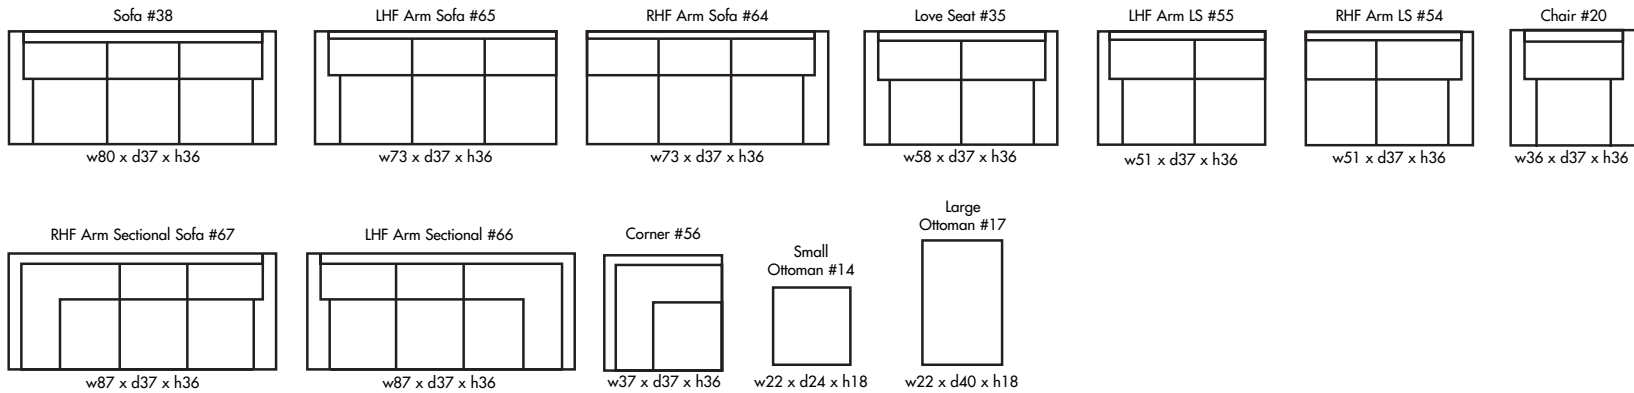

🍁 Made in Canada 🍁

ST. PATRICK

Height • 36 | Width • 80 | Depth • 37

▶ All Canadian Made

▶ All Italian Leather

▶ All Custom Built

▶ Top Grain Leather

▶ Hardwood Frames

ST. PATRICK

🍁 Made in Canada 🍁

| | |
|------------------|----------------------|
| Seat Cushion: | 2 LBS Laminated Foam |
| Back Cushion: | Poly Fiber and Foam |
| Construction: | No Sag |
| Showwood Finish: | Espresso |
| Arm Height: | 26" |
| Seat Height: | 19" |
| Seat Depth: | 20" |
| Leg Height: | 5" |