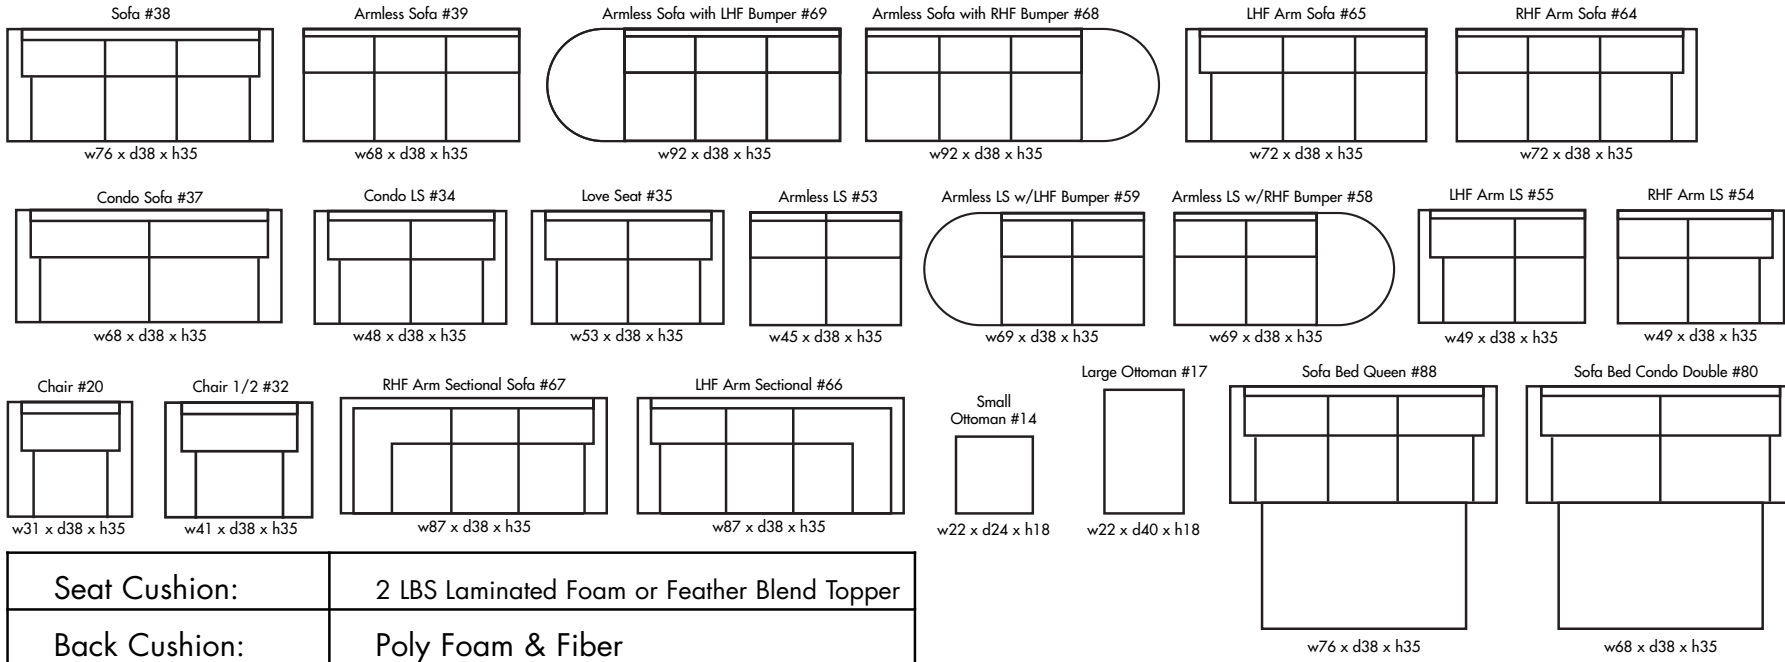

🇨🇦 Made in Canada 🇨🇦

Leather  Craft

SANTANA

Height • 35 | Width • 76 | Depth • 38

▶ All Canadian Made

▶ All Italian Leather

▶ All Custom Built

▶ Top Grain Leather

▶ Hardwood Frames

SANTANA

✦ Made in Canada ✦

Seat Cushion:	2 LBS Laminated Foam or Feather Blend Topper
Back Cushion:	Poly Foam & Fiber
Construction:	No Sag
Showwood Finish:	Espresso
Arm Height:	23"
Seat Height:	18.5"
Seat Depth:	21"
Leg Height:	4"