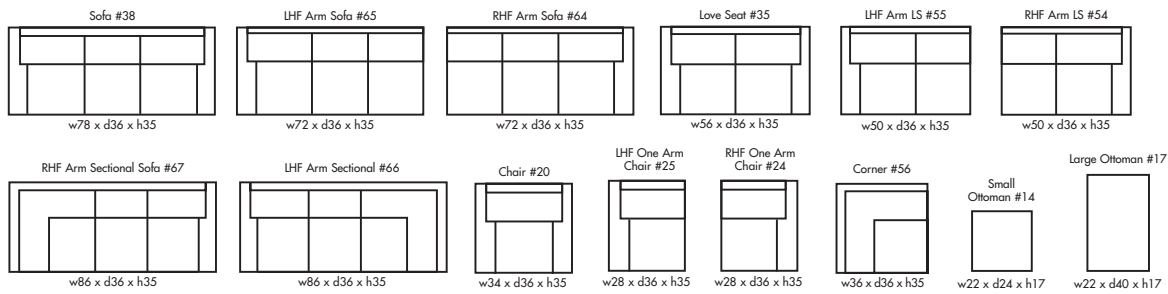

🇨🇦 Made in Canada 🇨🇦

OXFORD

Height • 35 | Width • 78 | Depth • 36

▶ All Canadian Made

▶ All Italian Leather

▶ All Custom Built

▶ Top Grain Leather

▶ Hardwood Frames

OXFORD

🇨🇦 Made in Canada 🇨🇦

Seat Cushion:	2 LBS Laminated Foam
Back Cushion:	Poly Fiber and Foam
Construction:	No Sag
Showwood Finish:	Espresso
Arm Height:	26"
Seat Height:	17.5"
Seat Depth:	21"
Leg Height:	4"