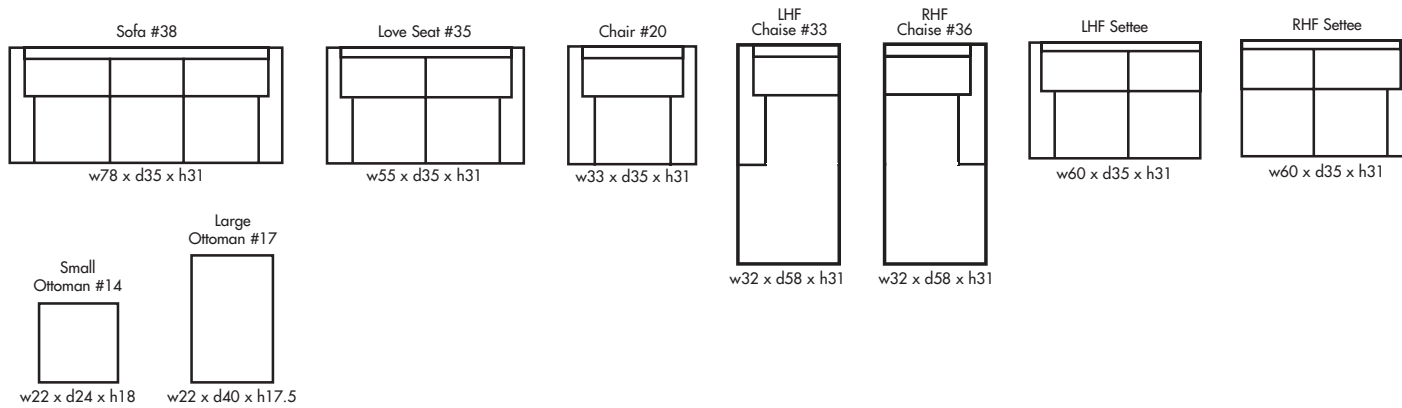

## METROPOLITAN 200

Height • 31 | Width • 78 | Depth • 35

▶ All Canadian Made

▶ All Italian Leather

▶ All Custom Built

▶ Top Grain Leather

▶ Hardwood Frames

# METROPOLITAN 200

✦ Made in Canada ✦

Seat Cushion:	2.00 LBS Foam & Fiber
Back Cushion:	Foam & Fibre
Construction:	No Sag
Showwood Finish:	Expresso
Arm Height:	25"
Seat Height:	18"
Seat Depth:	22"
Leg Height:	6"