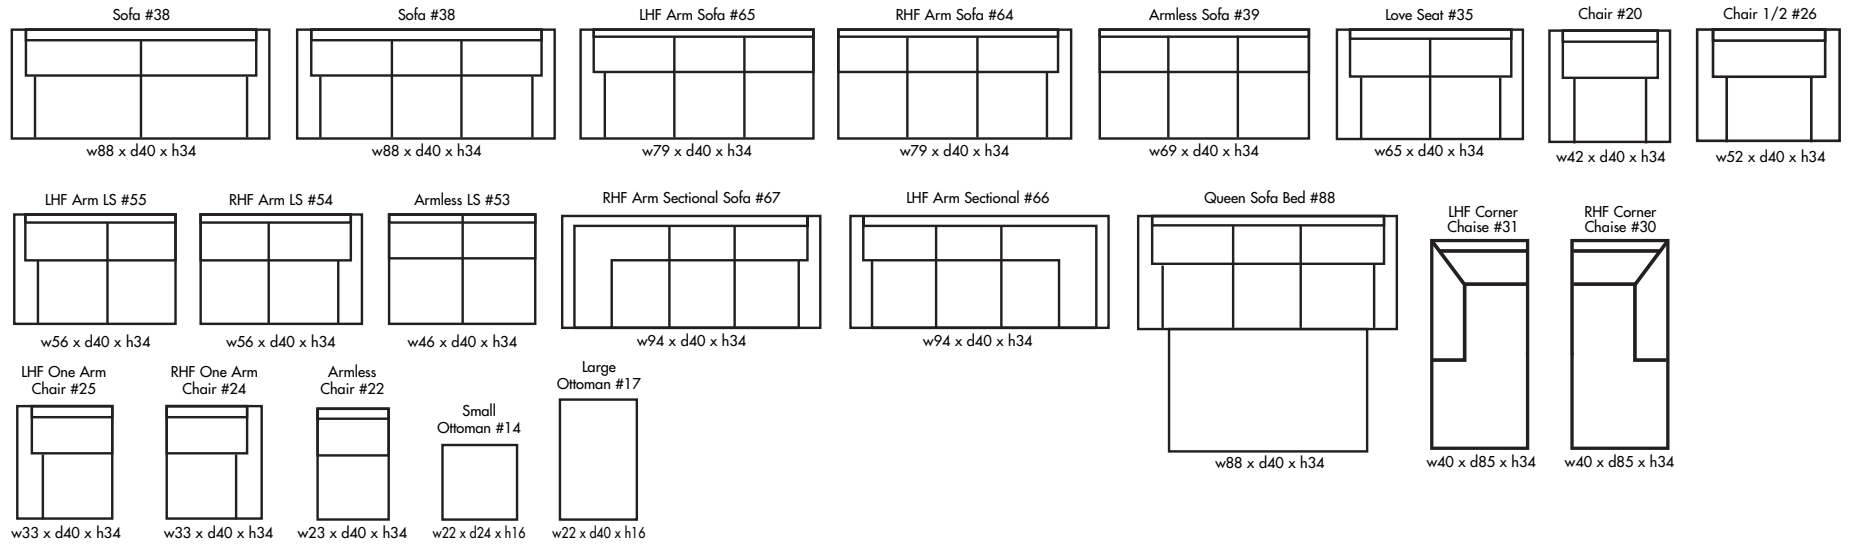

🍁 Made in Canada 🍁

Leather  Craft

M E S A

Height • 34 | Width • 118 | Depth • 94

▶ All Canadian Made

▶ All Italian Leather

▶ All Custom Built

▶ Top Grain Leather

▶ Hardwood Frames

M E S A

Made in Canada

Seat Cushion:	2 LBS Laminated Foam or Feather Blend Topper
Back Cushion:	Poly Fiber & Foam
Construction:	No Sag
Showwood Finish:	Espresso
Arm Height:	23"
Seat Height:	18"
Seat Depth:	23"
Leg Height:	1.5"