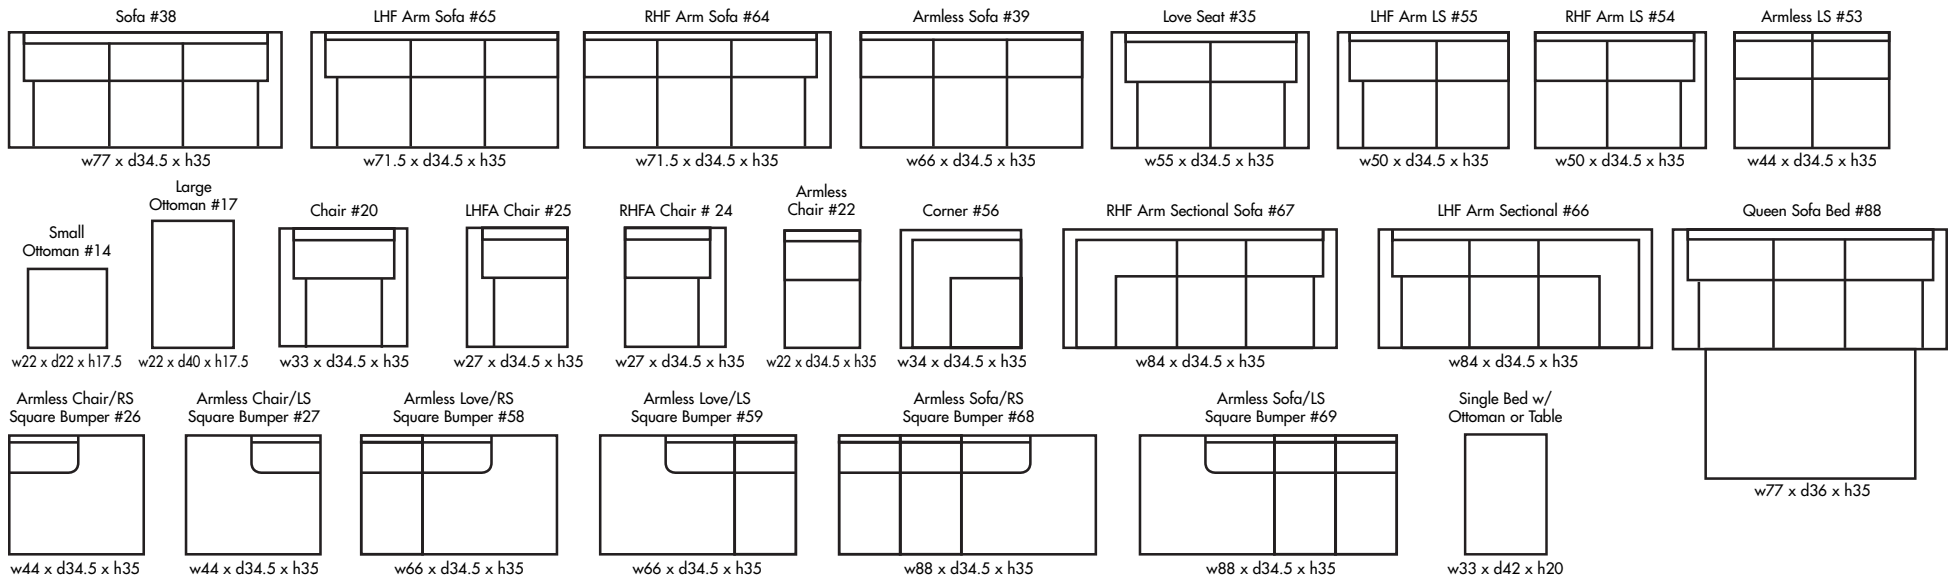

🍁 Made in Canada 🍁

MAPLE SQUARE

Height • 35 | Width • 106 x 83 | Depth • 60

▶ All Canadian Made

▶ All Italian Leather

▶ All Custom Built

▶ Top Grain Leather

▶ Hardwood Frames

MAPLE SQUARE

🇨🇦 Made in Canada 🇨🇦

Chaise Kit #21

Seat Cushion:	Laminated Foam
Back Cushion:	Ultracell Foam
Construction:	No Sag
Showwood Finish:	Walnut
Arm Height:	26"
Seat Height:	19"
Seat Depth:	21"
Leg Height:	5"