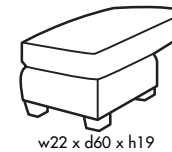

🍁 Made in Canada 🍁

MAPLE SQUARE

Height • 35 | Width • 106 x 83 | Depth • 60

▶ All Canadian Made

▶ All Italian Leather

▶ All Custom Built

▶ Top Grain Leather

▶ Hardwood Frames

MAPLE SQUARE

🇨🇦 Made in Canada 🇨🇦

Chaise Kit #21

Seat Cushion:	Laminated Foam
Back Cushion:	Ultracell Foam
Construction:	No Sag
Showwood Finish:	Walnut
Arm Height:	26"
Seat Height:	19"
Seat Depth:	21"
Leg Height:	5"