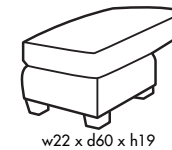

Seat Cushion:	Laminated Foam
Back Cushion:	Ultracell Foam
Construction:	No Sag
Showwood Finish:	Walnut
Arm Height:	25.5"
Seat Height:	19"
Seat Depth:	21"
Leg Height:	5"

40 Ronson Drive Unit 6&7
Etobicoke ON M9W 1B3 Canada
T:416.614.9155 F:416.614.9126