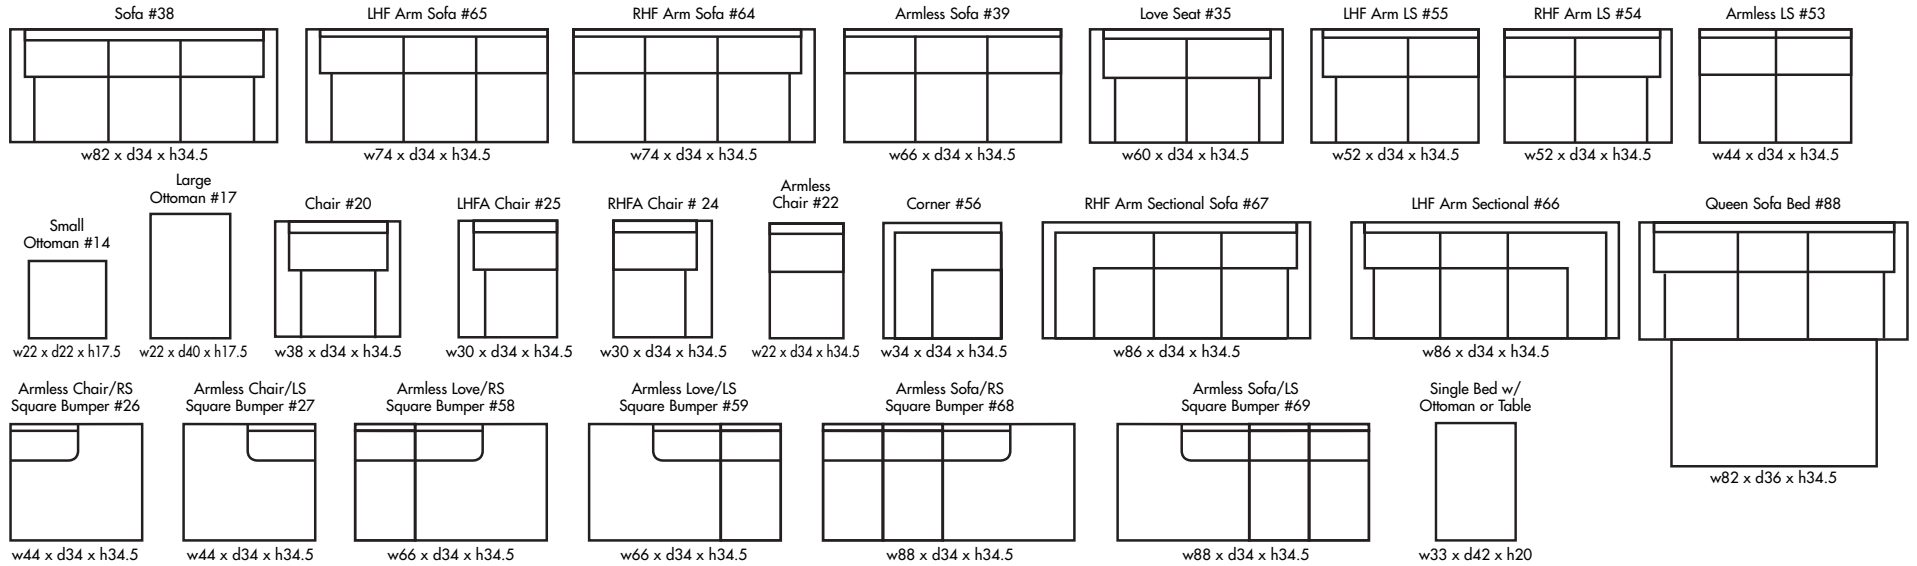

▶ All Canadian Made

▶ All Italian Leather

▶ All Custom Built

▶ Top Grain Leather

▶ Hardwood Frames

M A D I S O N S Q U A R E

🇨🇦 Made in Canada 🇨🇦

Chaise Kit #21

Seat Cushion:	Laminated Foam
Back Cushion:	Ultracell Foam
Construction:	No Sag
Showwood Finish:	Walnut
Arm Height:	25.5"
Seat Height:	19"
Seat Depth:	21"
Leg Height:	5"

40 Ronson Drive Unit 6&7
Etobicoke ON M9W 1B3 Canada
T:416.614.9155 F:416.614.9126