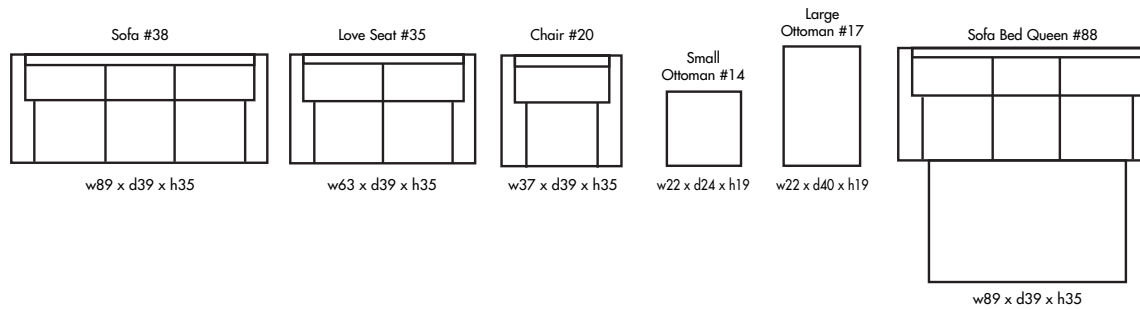

## LEESBURG

Height • 35 | Width • 89 | Depth • 39

▶ All Canadian Made

▶ All Italian Leather

▶ All Custom Built

▶ Top Grain Leather

▶ Hardwood Frames

# LEESBURG

🍁 Made in Canada 🍁

Seat Cushion:	2 LBS Laminated Foam or Feather Blend Topper
Back Cushion:	Poly Fiber and Foam
Construction:	No Sag
Showwood Finish:	Espresso
Arm Height:	23"
Seat Height:	18.5"
Seat Depth:	21.5"
Leg Height:	Base 6"