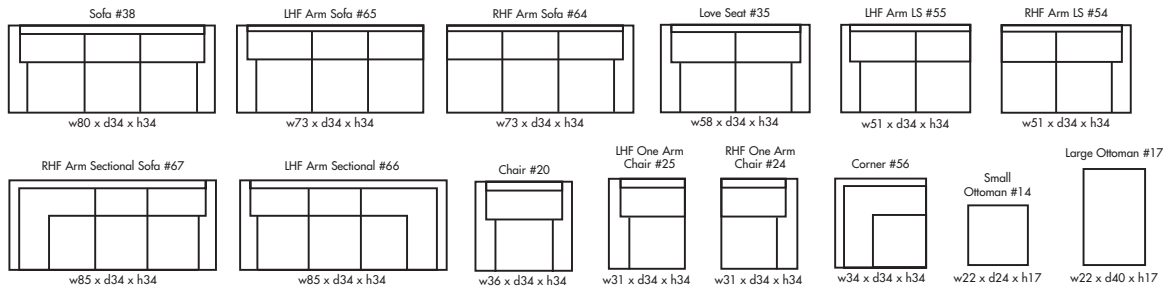

## GLASGOW

Height • 34 | Width • 80 | Depth • 34

▶ All Canadian Made

▶ All Italian Leather

▶ All Custom Built

▶ Top Grain Leather

▶ Hardwood Frames

# GLASGOW

🇨🇦 Made in Canada 🇨🇦

Seat Cushion:	2 LBS Laminated Foam
Back Cushion:	Poly Fiber and Foam
Construction:	No Sag
Showwood Finish:	Espresso
Arm Height:	27"
Seat Height:	18.5"
Seat Depth:	20"
Leg Height:	4"