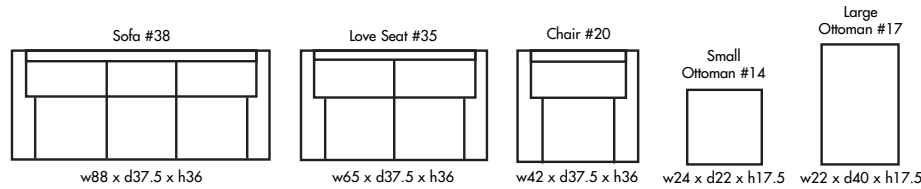

🍁 Made in Canada 🍁

GIA

Height • 36 | Width • 88 | Depth • 37.5

▶ All Canadian Made

▶ All Italian Leather

▶ All Custom Built

▶ Top Grain Leather

▶ Hardwood Frames

# G I A

🍁 Made in Canada 🍁

Seat Cushion:	2.00 LBS Foam & Fibre
Back Cushion:	Foam & Fibre
Construction:	No Sag
Showwood Finish:	Chrome
Arm Height:	26"
Arm Thickness:	9"
Seat Height:	18"
Seat Depth:	21"
Leg Height:	2"