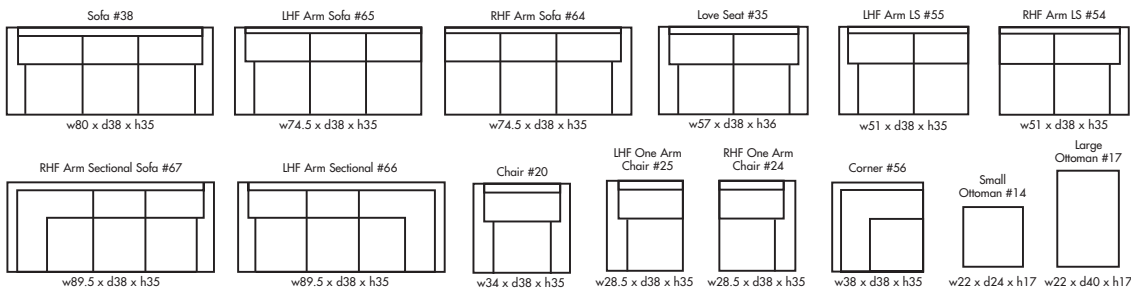

🇨🇦 Made in Canada 🇨🇦

ESSEX

Height • 35 | Width • 80 | Depth • 38

▶ All Canadian Made

▶ All Italian Leather

▶ All Custom Built

▶ Top Grain Leather

▶ Hardwood Frames

ESSEX

🇨🇦 Made in Canada 🇨🇦

Seat Cushion:	2 LBS Laminated Foam
Back Cushion:	Poly Fiber and Foam
Construction:	No Sag
Showwood Finish:	Espresso
Arm Height:	23.5"
Seat Height:	17.5"
Seat Depth:	21"
Leg Height:	3"