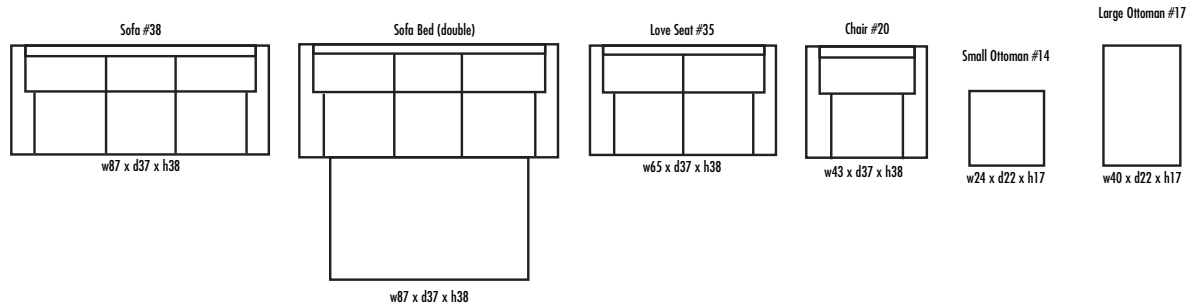

🍁 Made in Canada 🍁

DURHAM

Height • 38 | Width • 87 | Depth • 37

▶ All Canadian Made

▶ All Italian Leather

▶ All Custom Built

▶ Top Grain Leather

▶ Hardwood Frames

D U R H A M

✦ Made in Canada ✦

Seat Cushion:	2 LBS Laminated Foam
Back Cushion:	Poly Fibre and Foam
Construction:	No Sag
Showwood Finish:	Espresso
Arm Height:	25"
Seat Height:	19"
Seat Depth:	21.5"
Leg Height:	3"