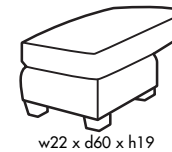

🍁 Made in Canada 🍁

DUNDAS SQUARE

Height • 34.5 | Width • 80 | Depth • 60

▶ All Canadian Made

▶ All Italian Leather

▶ All Custom Built

▶ Top Grain Leather

▶ Hardwood Frames

DUNDAS SQUARE

✦ Made in Canada ✦

Chaise Kit #21

Seat Cushion:	Laminated Foam
Back Cushion:	Ultracell Foam
Construction:	No Sag
Showwood Finish:	Walnut
Arm Height:	25.5"
Seat Height:	19"
Seat Depth:	21"
Leg Height:	5"