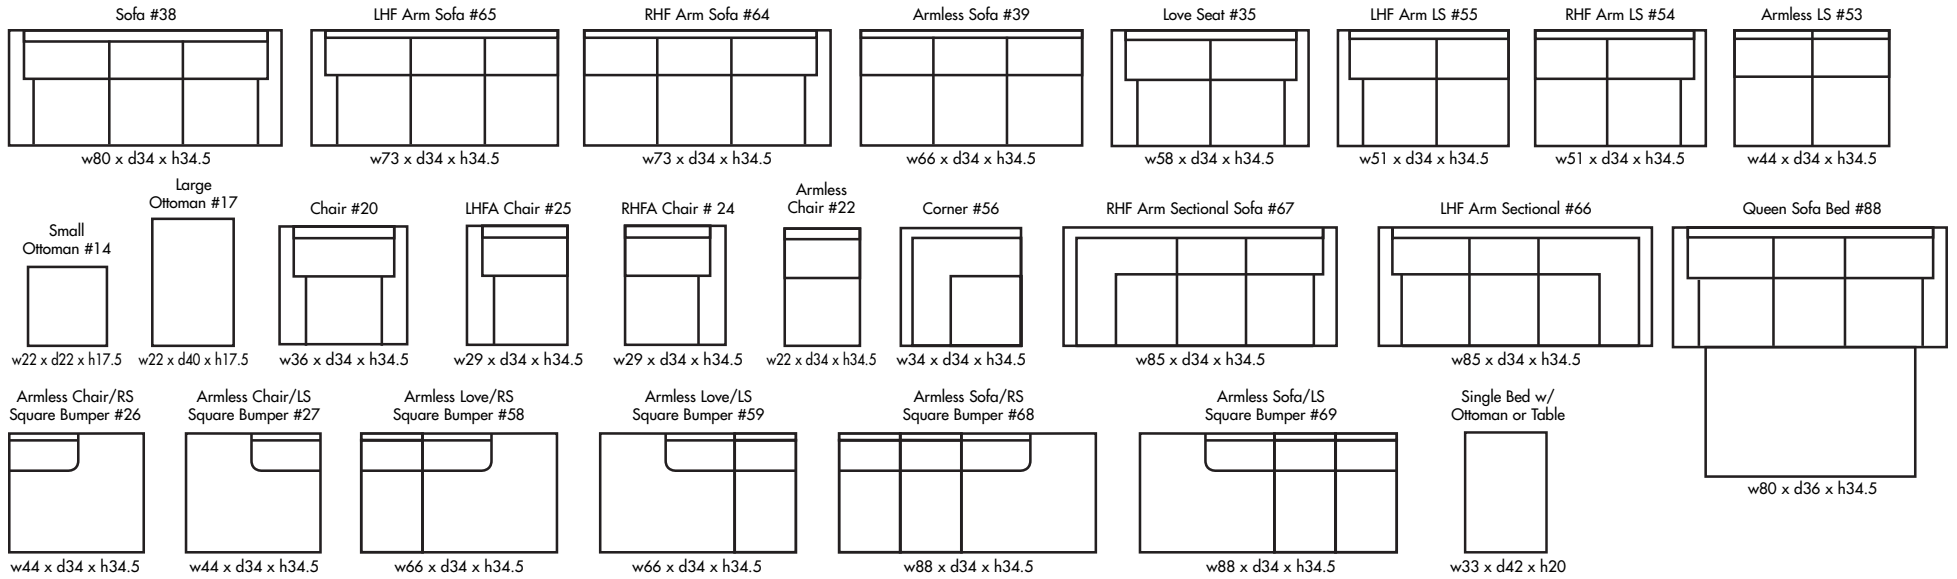

🍁 Made in Canada 🍁

DUNDAS SQUARE

Height • 34.5 | Width • 80 | Depth • 60

▶ All Canadian Made

▶ All Italian Leather

▶ All Custom Built

▶ Top Grain Leather

▶ Hardwood Frames

DUNDAS SQUARE

✦ Made in Canada ✦

Chaise Kit #21

Seat Cushion:	Laminated Foam
Back Cushion:	Ultracell Foam
Construction:	No Sag
Showwood Finish:	Walnut
Arm Height:	25.5"
Seat Height:	19"
Seat Depth:	21"
Leg Height:	5"