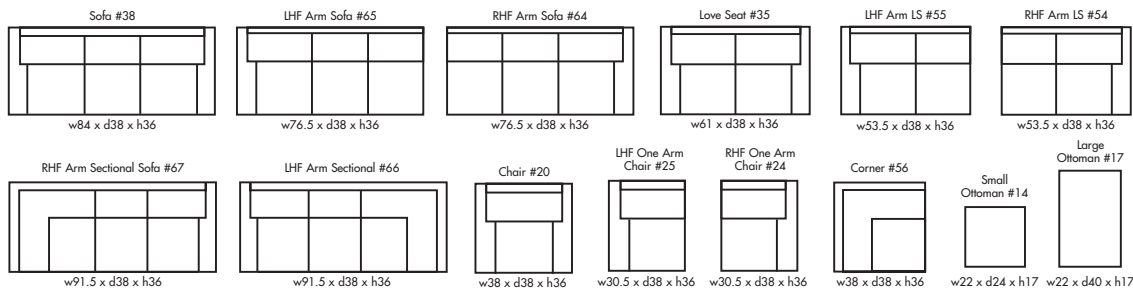

🇨🇦 Made in Canada 🇨🇦

DUBLIN

Height • 36 | Width • 84 | Depth • 38

▶ All Canadian Made

▶ All Italian Leather

▶ All Custom Built

▶ Top Grain Leather

▶ Hardwood Frames

DUBLIN

🇨🇦 Made in Canada 🇨🇦

| | |
|------------------|----------------------|
| Seat Cushion: | 2 LBS Laminated Foam |
| Back Cushion: | Poly Fiber and Foam |
| Construction: | No Sag |
| Showwood Finish: | Espresso |
| Arm Height: | 25.5" |
| Seat Height: | 17.5" |
| Seat Depth: | 21" |
| Leg Height: | 2.5" |