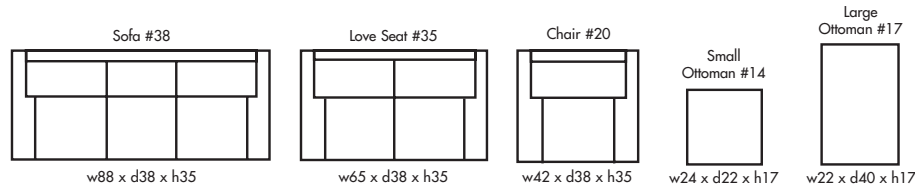

## DALLAS

Height • 35 | Width • 88 | Depth • 38

▶ All Canadian Made

▶ All Italian Leather

▶ All Custom Built

▶ Top Grain Leather

▶ Hardwood Frames

# DALLAS

🍁 Made in Canada 🍁

Seat Cushion:	2.00 LBS Foam & Fibre
Back Cushion:	Foam & Fibre
Construction:	No Sag
Showwood Finish:	Esspresso
Arm Height:	23"
Arm Thickness:	9"
Seat Height:	18"
Seat Depth:	21"
Leg Height:	2"