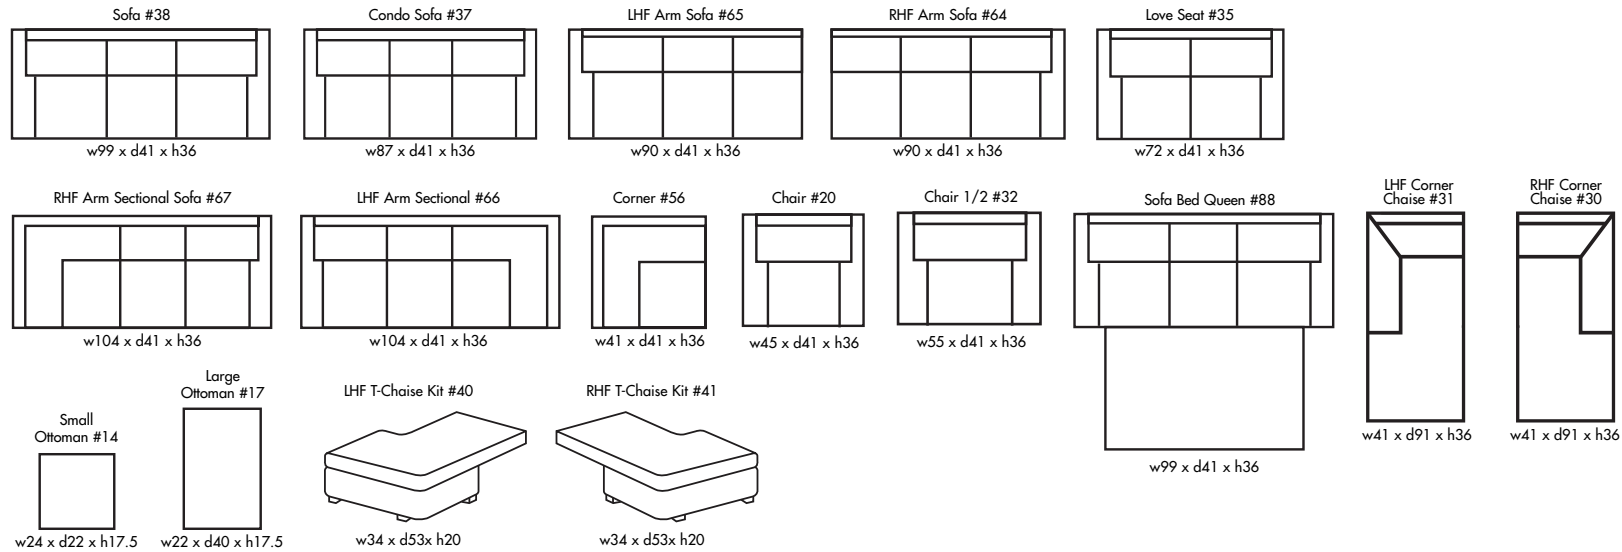

🍁 Made in Canada 🍁

COLLINGWOOD

Height • 36 | Width • 99 | Depth • 41

▶ All Canadian Made

▶ All Italian Leather

▶ All Custom Built

▶ Top Grain Leather

▶ Hardwood Frames

COLLINGWOOD

🍁 Made in Canada 🍁

Seat Cushion:	2.00 LBS Laminated Foam
Back Cushion:	Foam & Fibre
Construction:	No Sag
Showwood Finish:	Espresso
Arm Height:	25"
Arm Thickness:	9"
Seat Height:	20"
Seat Depth:	23"
Leg Height:	2.5"