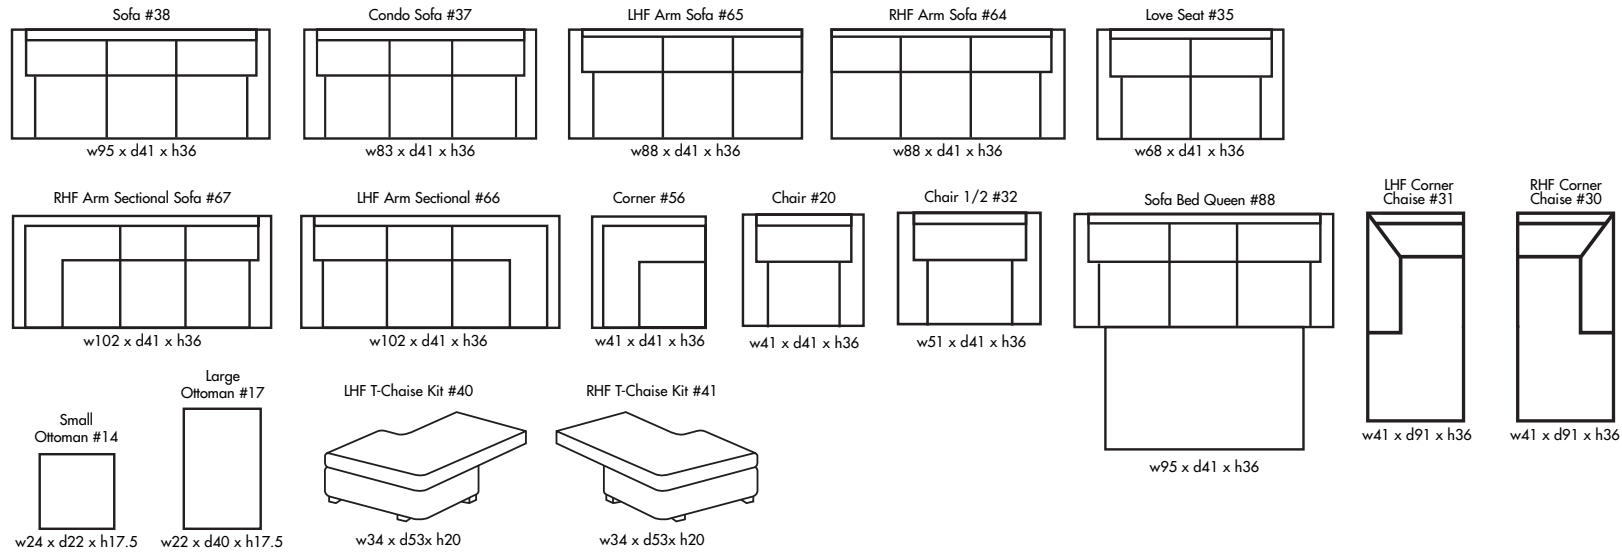

🍁 Made in Canada 🍁

CALEDON

Height • 36 | Width • 95 | Depth • 40

▶ All Canadian Made

▶ All Italian Leather

▶ All Custom Built

▶ Top Grain Leather

▶ Hardwood Frames

CALEDON

✦ Made in Canada ✦

Seat Cushion:	2 LBS Laminated Foam or Feather Blend Topper
Back Cushion:	Foam & Fibre
Construction:	No Sag
Showwood Finish:	Espresso
Arm Height:	25"
Arm Thickness:	7"
Seat Height:	20"
Seat Depth:	23"
Leg Height:	2.5"