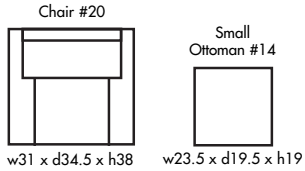

🍁 Made in Canada 🍁

796

Height • 38 | Width • 31 | Depth • 34.5

▶ All Canadian Made

▶ All Italian Leather

▶ All Custom Built

▶ Top Grain Leather

▶ Hardwood Frames

# 7 9 6

🍁 Made in Canada 🍁

Seat Cushion:	Feather Blend Seat
Back Cushion:	Poly Fiber and Foam
Construction:	No Sag
Showwood Finish:	Espresso
Arm Height:	23"
Seat Height:	18"
Seat Depth:	23"
Leg Height:	5"