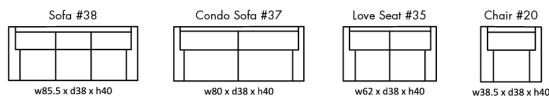

↕ Made in Canada ↕

604 Recliner

Height • 40 | Width • 85.5 | Depth • 38

▶ All Canadian Made ▶ All Italian Leather ▶ All Custom Built ▶ Top Grain Leather ▶ Hardwood Frames

604 RECLINER

↕ Made in Canada ↕

Seat Cushion:	2.5 Lbs Foam
Back Cushion:	Poly Fiber and Foam
Construction:	No Sag
Showwood Finish:	N/A
Arm Height:	23.5"
Seat Height:	18.5"
Seat Depth:	20"
Leg Height:	Metal Base

40 Ronson Drive Unit 6&7
Etobicoke ON M9W 1B3 Canada
T:416.614.9155 F:416.614.9126

Your 11 x 8.5in Sell Sheet Proof

Please read over all proofs very carefully as we can not assume responsibility for any spelling, grammatical or numerical errors. Colours can vary from monitor to monitor, we do not guarantee exact colour replication unless you have requested to print a Pantone® colour.